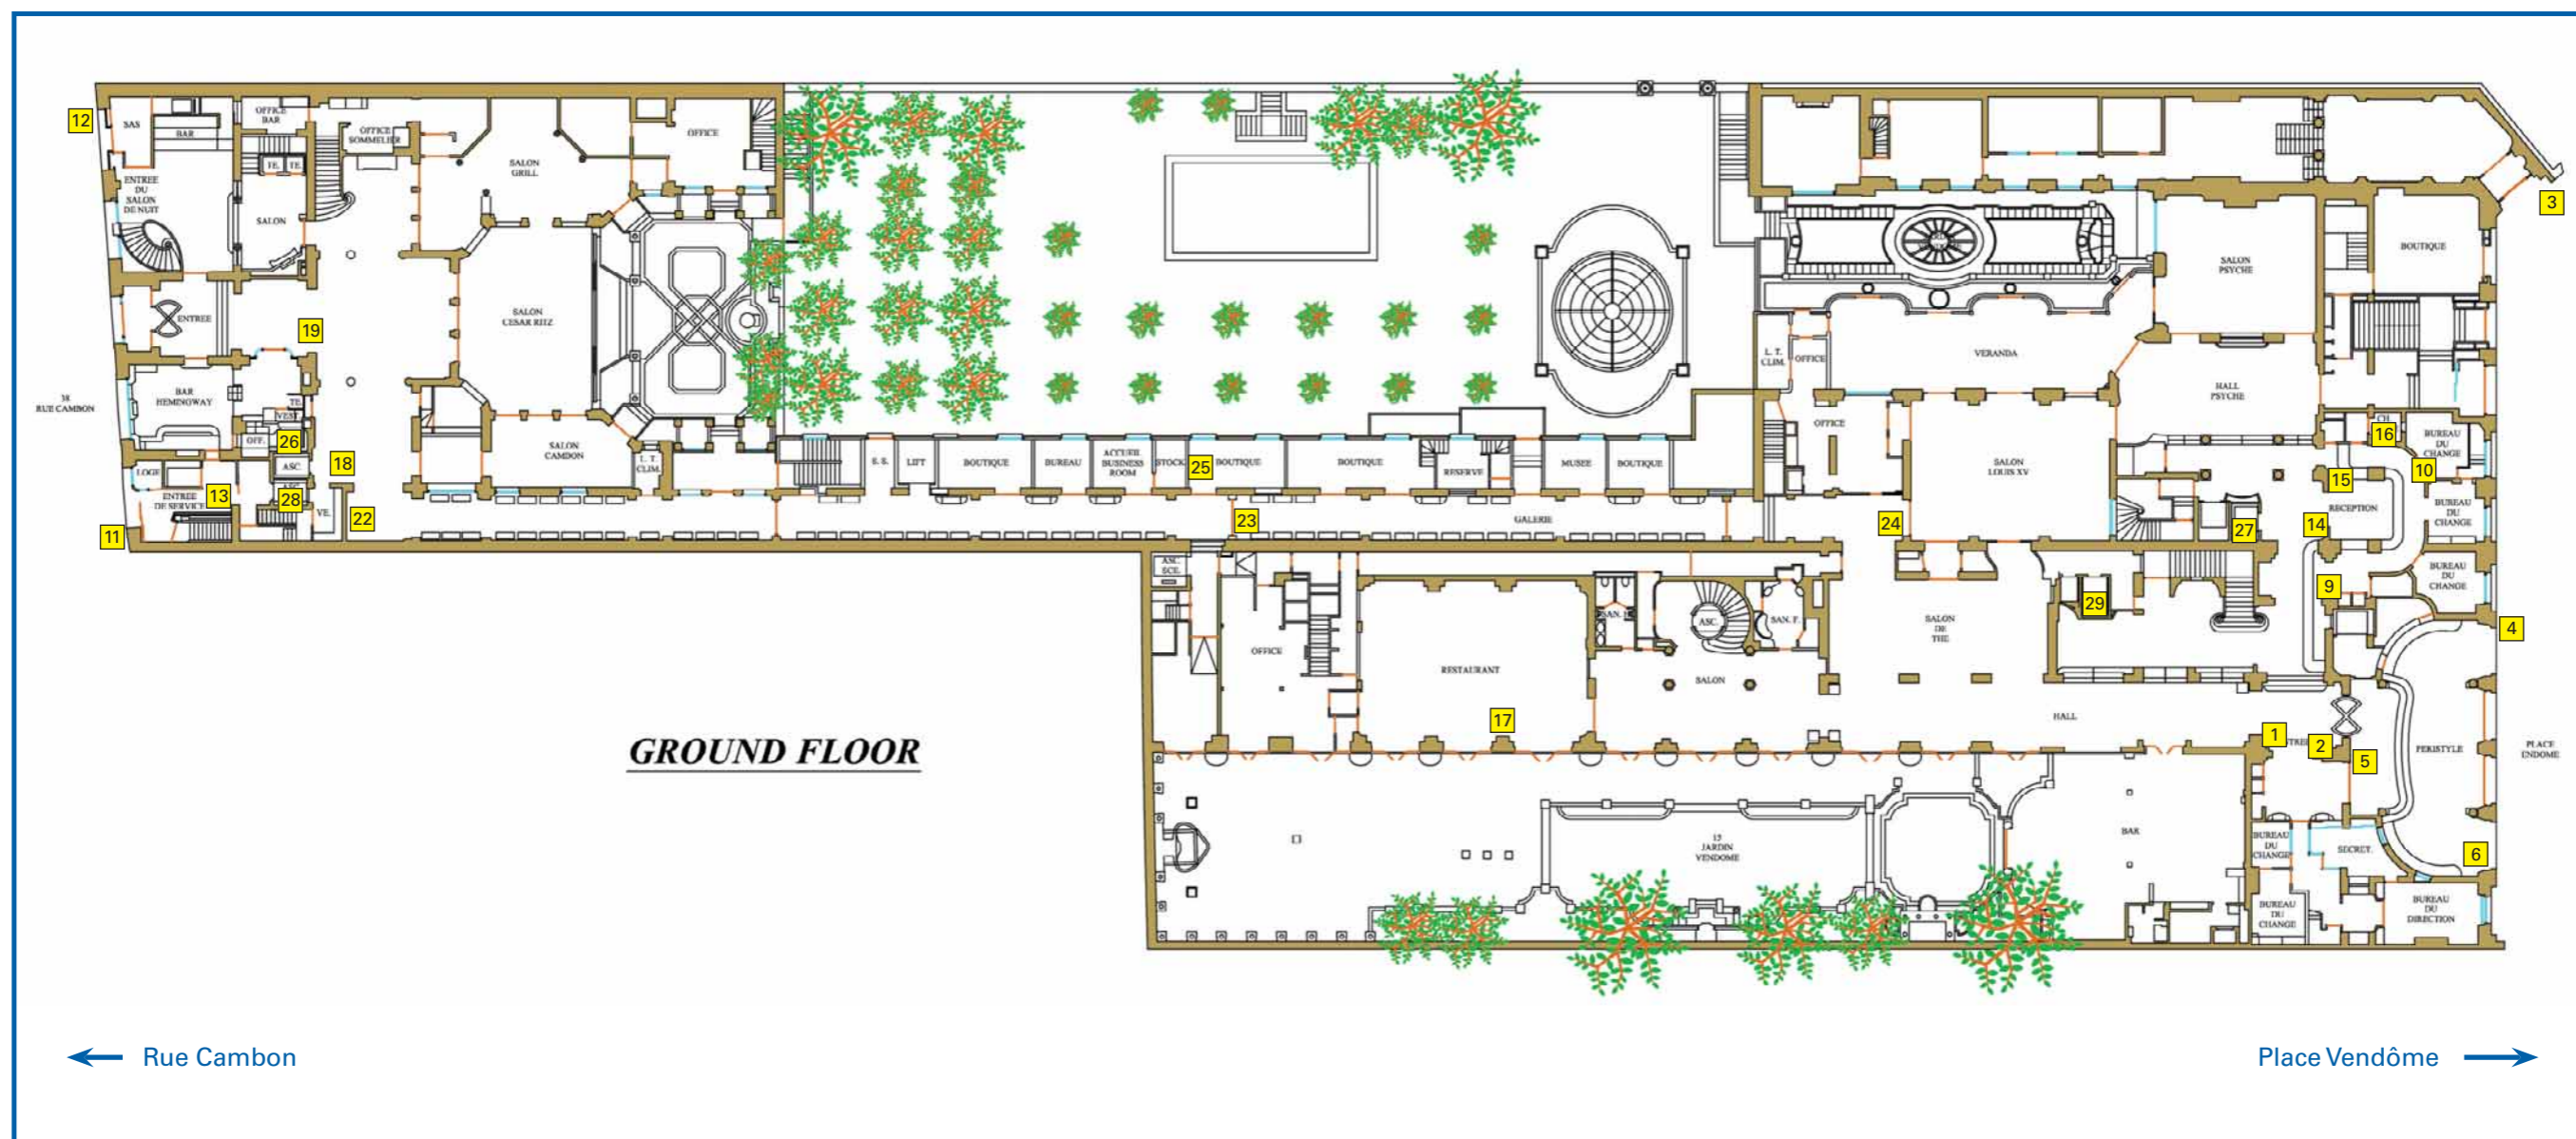

Ground floor plan of the Ritz Hotel showing camera positions

Index to Camera Locations

1 Front Revolving Door (Ground Floor)	11 Cambon - Service (Ground Floor)	21 Camera 64 - Corridor (First Floor)
2 Hall Vendôme (Ground Floor)	12 Cambon - Salon de Nuit (Ground Floor)	22 Camera 13 - Gallery (Ground Floor)
3 Place Vendôme - Long (Ground Floor)	13 Entrée de Service (Ground Floor)	23 Camera 15 - Gallery (Ground Floor)
4 Place Vendôme - Close (Ground Floor)	14 Cashier's Desk (Ground Floor)	24 Camera 16 - Gallery (Ground Floor)
5 Peristyle 1 (Ground Floor)	15 Cashier Overhead (Ground Floor)	25 Camera 43 - Boutique (Ground Floor)
6 Peristyle 2 (Ground Floor)	16 Strong Room (Ground Floor)	26 Camera 35 - Elevator
7 Imperial Suite Foyer (First Floor)	17 Restaurant Entrance (Ground Floor)	27 Camera 37 - Elevator
8 Camera 17 (First Floor)	18 Foyer with Columns (Ground Floor)	28 Camera 38 - Elevator
9 Concierge Desk (Ground Floor)	19 Rear Revolving Door (Ground Floor)	29 Camera 40 - Elevator
10 Rear Reception Desk (Ground Floor)	20 Camera 63 - Corridor (First Floor)	